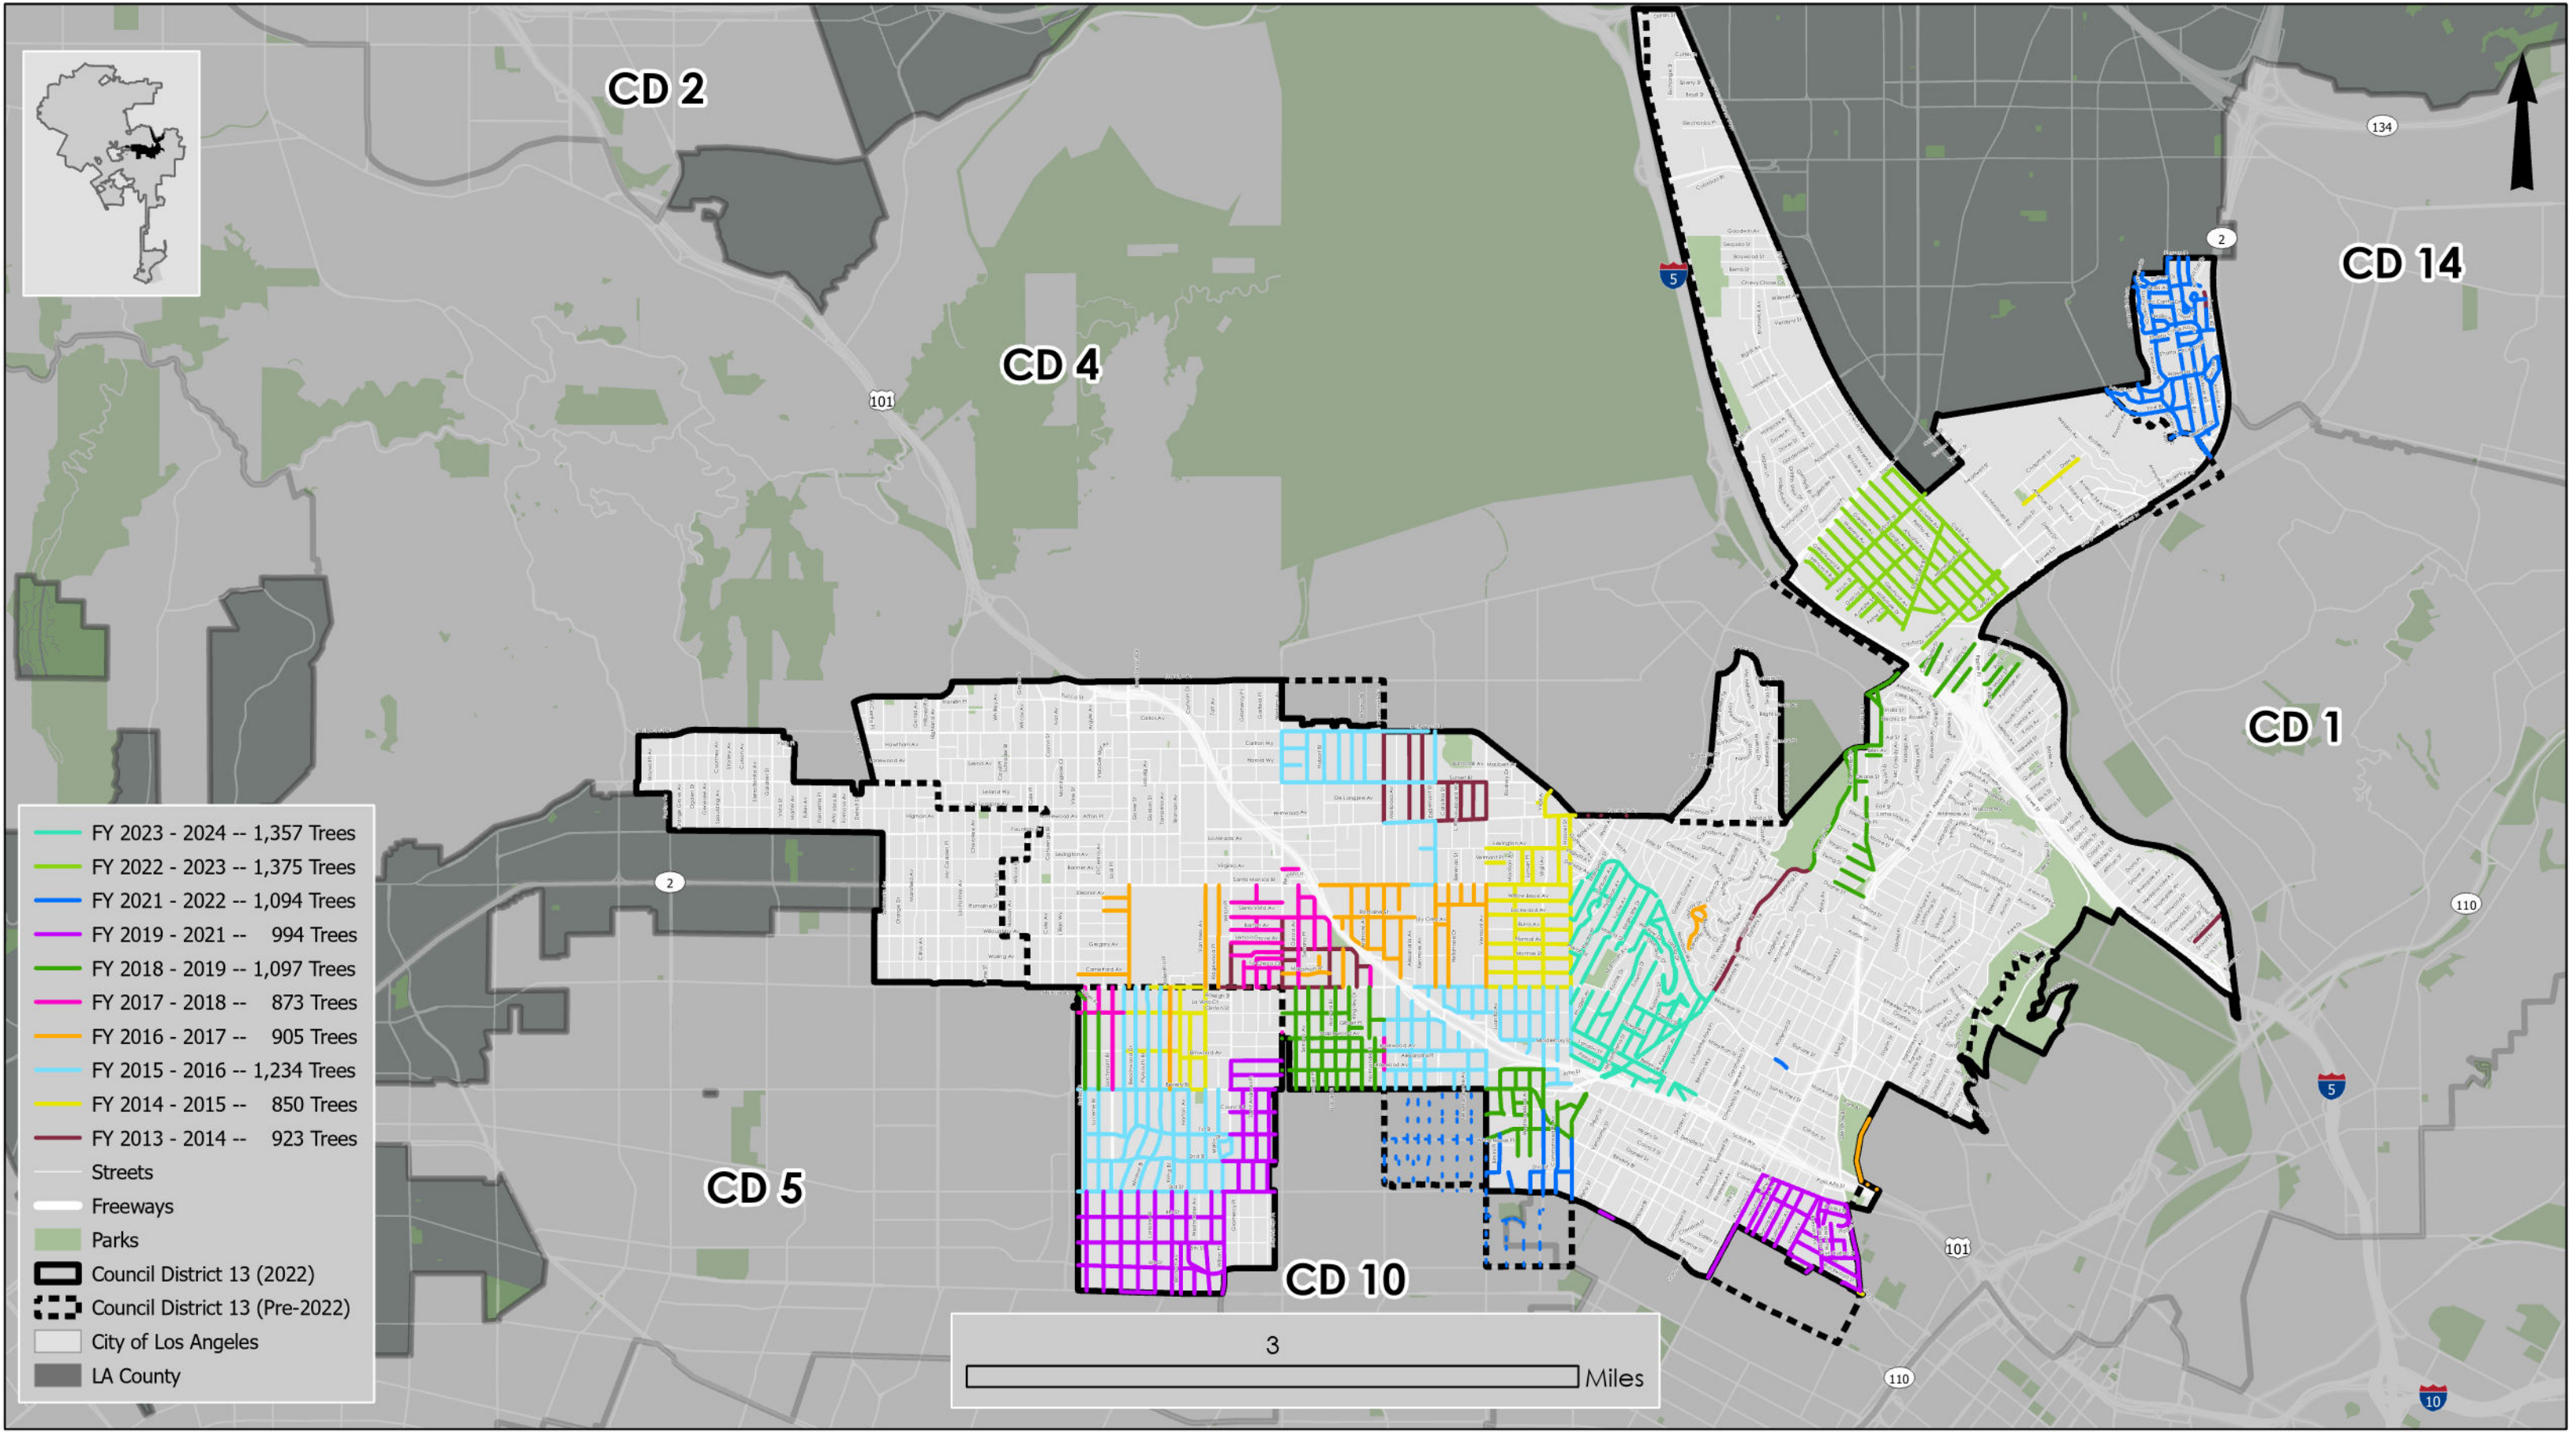

Tree Trimming Council District 13

- FY 2023 - 2024 -- 1,357 Trees
- FY 2022 - 2023 -- 1,375 Trees
- FY 2021 - 2022 -- 1,094 Trees
- FY 2019 - 2021 -- 994 Trees
- FY 2018 - 2019 -- 1,097 Trees
- FY 2017 - 2018 -- 873 Trees
- FY 2016 - 2017 -- 905 Trees
- FY 2015 - 2016 -- 1,234 Trees
- FY 2014 - 2015 -- 850 Trees
- FY 2013 - 2014 -- 923 Trees
- Streets
- Freeways
- Parks
- Council District 13 (2022)
- Council District 13 (Pre-2022)
- City of Los Angeles
- LA County

3 Miles